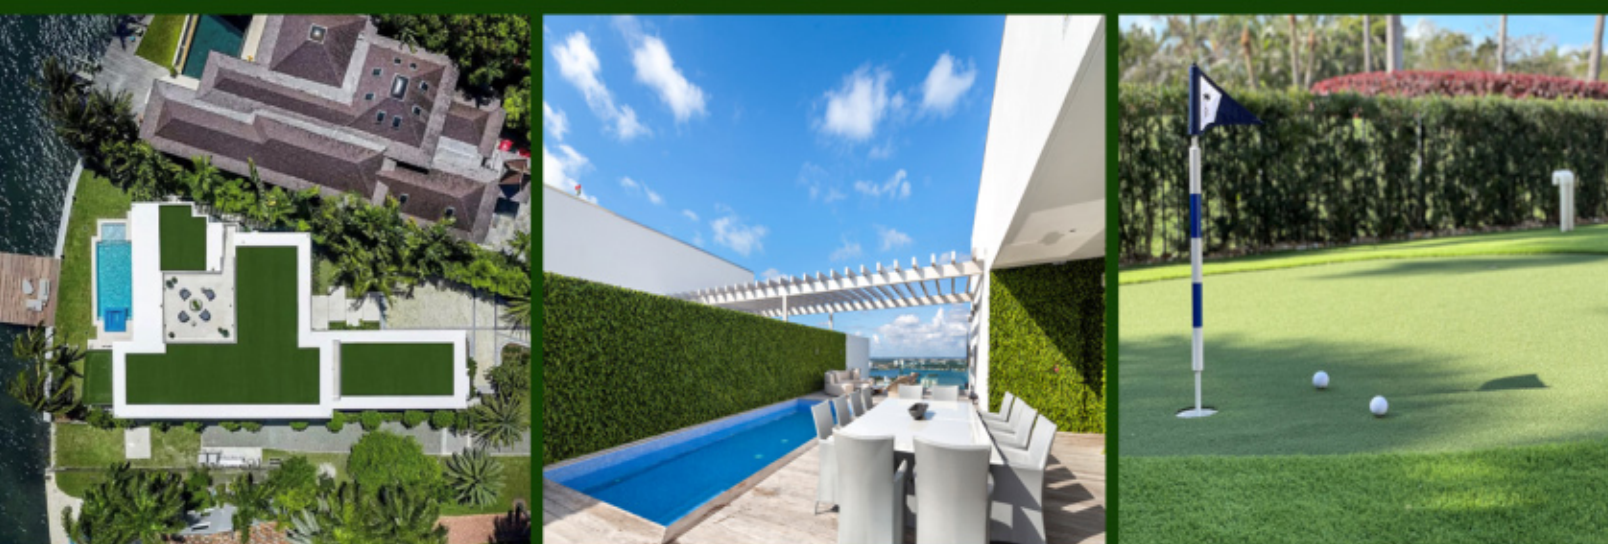

Where Do Upscale Resorts Get Their Luxurious Scent From?

Brilliant Scents! ...and now you can enjoy the same scenting solutions in your home or business. Best of all, this luxury is affordable.

- 30+ fragrances to choose from
- Use in home or business
- Ultra quiet machine
- Connects to HVAC
- Made in the USA
- Starting at $99 a month

Get started by visiting BrilliantScents.com/Subscription

Homeowners | Architects | Builders | Designers

We are the premier luxury brand Artificial Turf and Green Wall contractor servicing eastern South Florida. Our consultative approach provides homeowners, designers and builders a turnkey solution using the highest quality products and workmanship.

SYNTECH
TURF

**Serving the Tri-County Area: 12555 Orange Dr. Ste 213 Davie, FL 33330
(954) 478-5131 | syntechturf.com**

phone: 800-640-4504   email: concierge@brilliantscents.com   web: brilliantscents.com