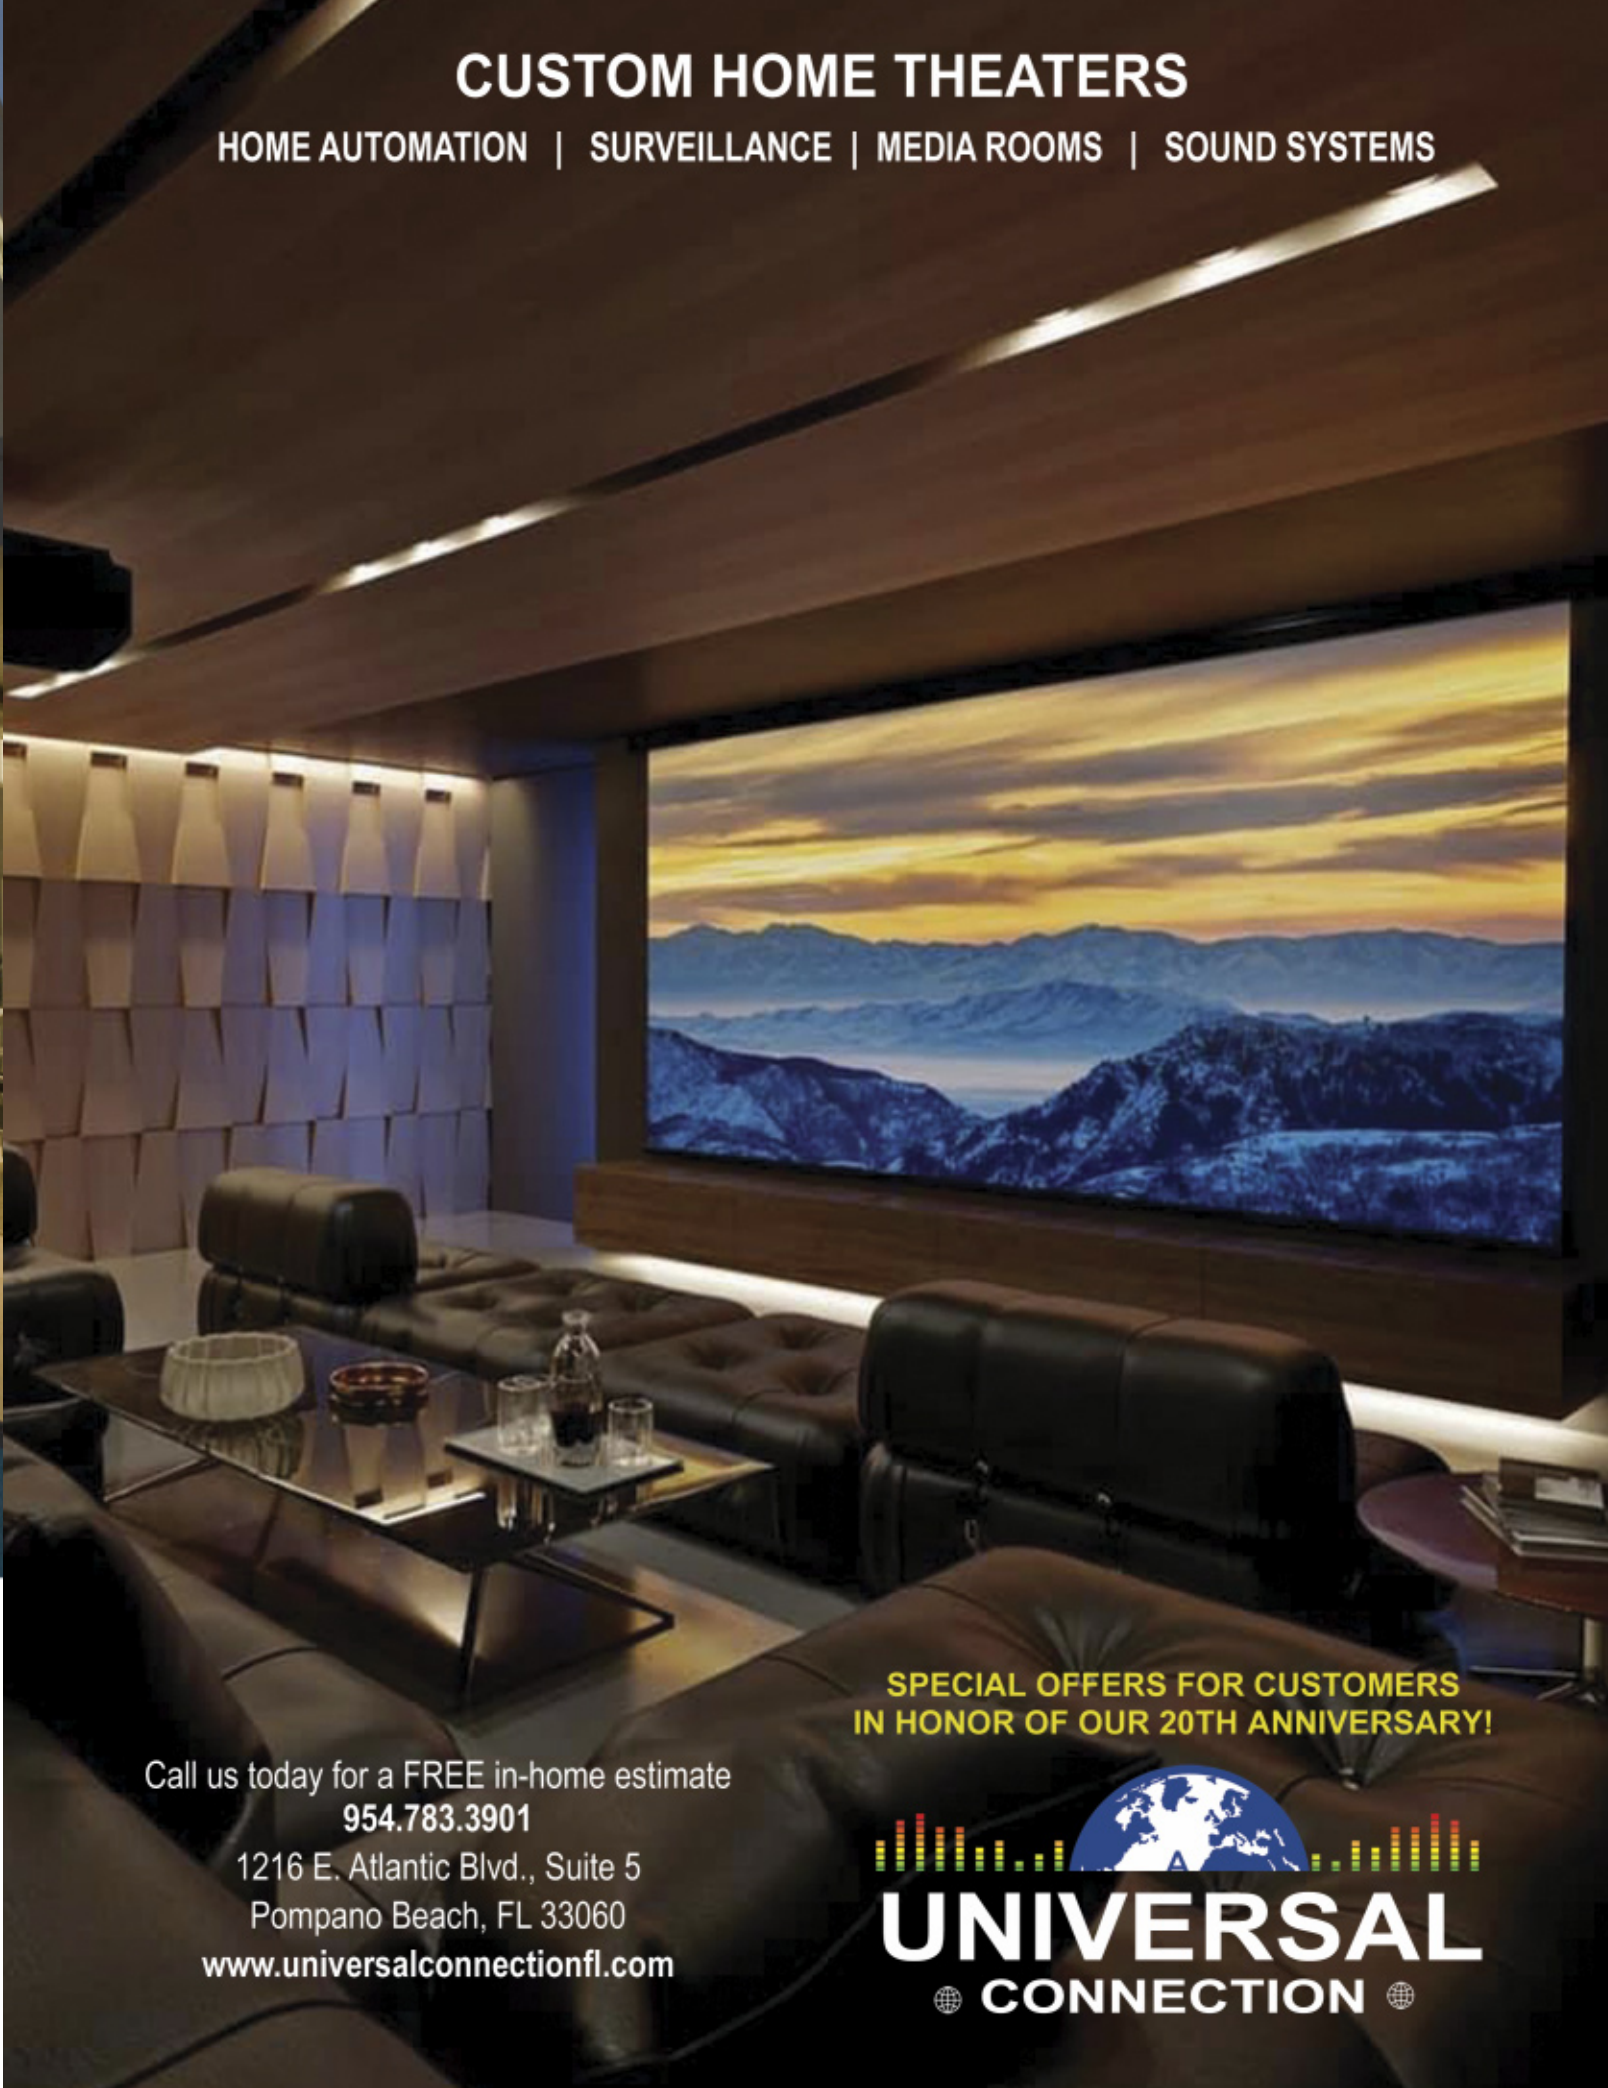

A NEW LOOK.
MORE PROTECTION.

UPGRADE YOUR HOME
QUICKLY & EASILY.

IMPACT-RESISTANT WINDOWS
AND DOORS CAN KEEP YOUR
HOME SAFE AND ADD VALUE!

CUSTOM HOME THEATERS

HOME AUTOMATION | SURVEILLANCE | MEDIA ROOMS | SOUND SYSTEMS